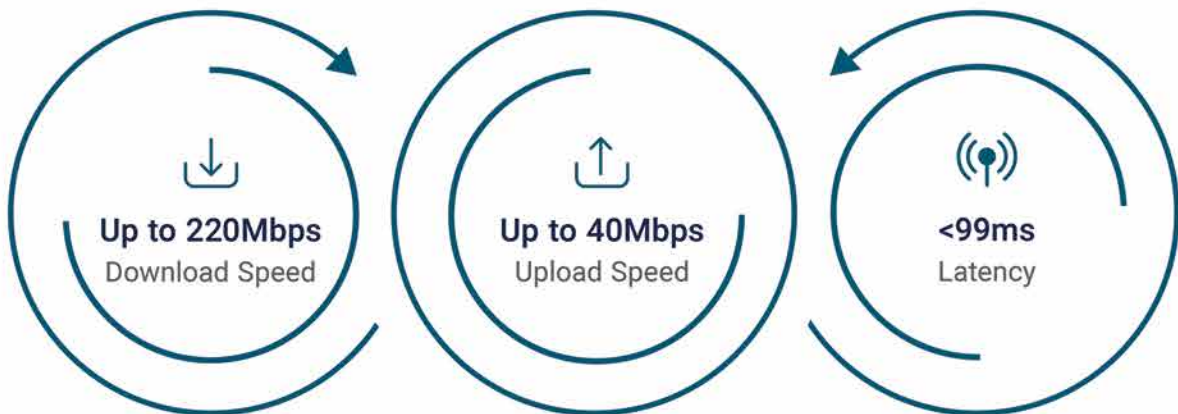

Cutting-Edge Connectivity Solutions

We offer cutting-edge connectivity services that are easy to set up and maintain, utilizing SD-WAN and SD-LAN solutions. Our solutions provide you with superior performance, scalability, and reliability. Tototheo Maritime offers an integrated, hybrid connectivity solution that combines the high-speed and low latency of the Starlink LEO service with our comprehensive service network.

Stay connected on sea, air, or land with impressive download speeds of up to 350Mbps and low-latency service, revolutionizing the way you communicate.

SCALABLE SOLUTIONS

Our customizable packages cater to various vessel types and sizes, ensuring seamless integration with your existing infrastructure and adapting to your unique requirements.

ENHANCED SAFETY AND SECURITY

Stay safe and secure with our advanced cybersecurity features and continuous network monitoring, enabling you to operate with complete peace of mind.

COMPREHENSIVE SUPPORT

Tototheo provides comprehensive network support, offering businesses access to a complete network toolkit that includes advanced monitoring, management, and reporting tools.