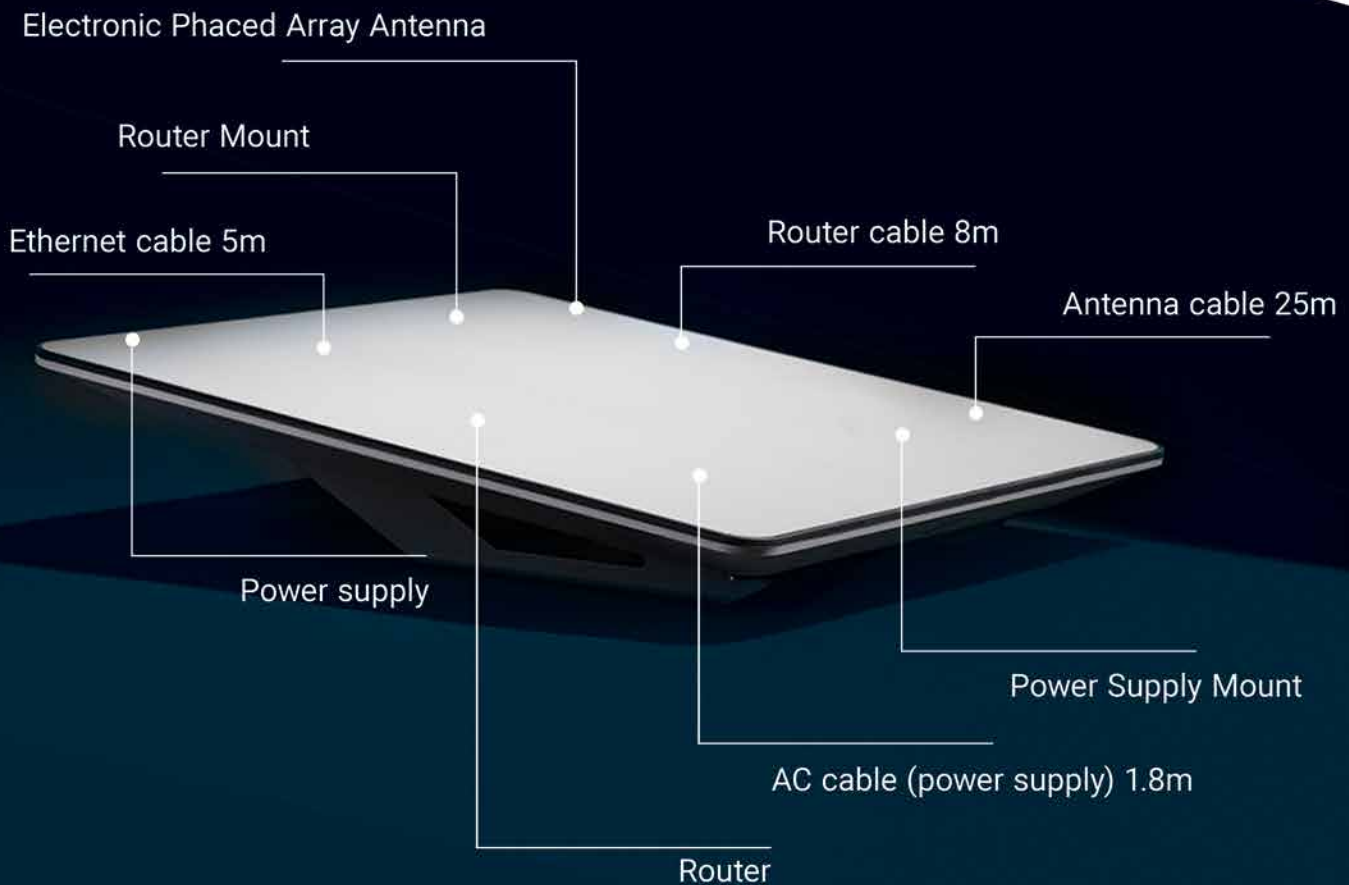

HARDWARE

STARLINK FLAT HIGH-PERFORMANCE KIT

State-of-the-art phased-array antenna, modem, mounting hardware

The equipment is easy to install, operate, and maintain, so you can focus on running your business. Designed for mobility applications and challenging environments.